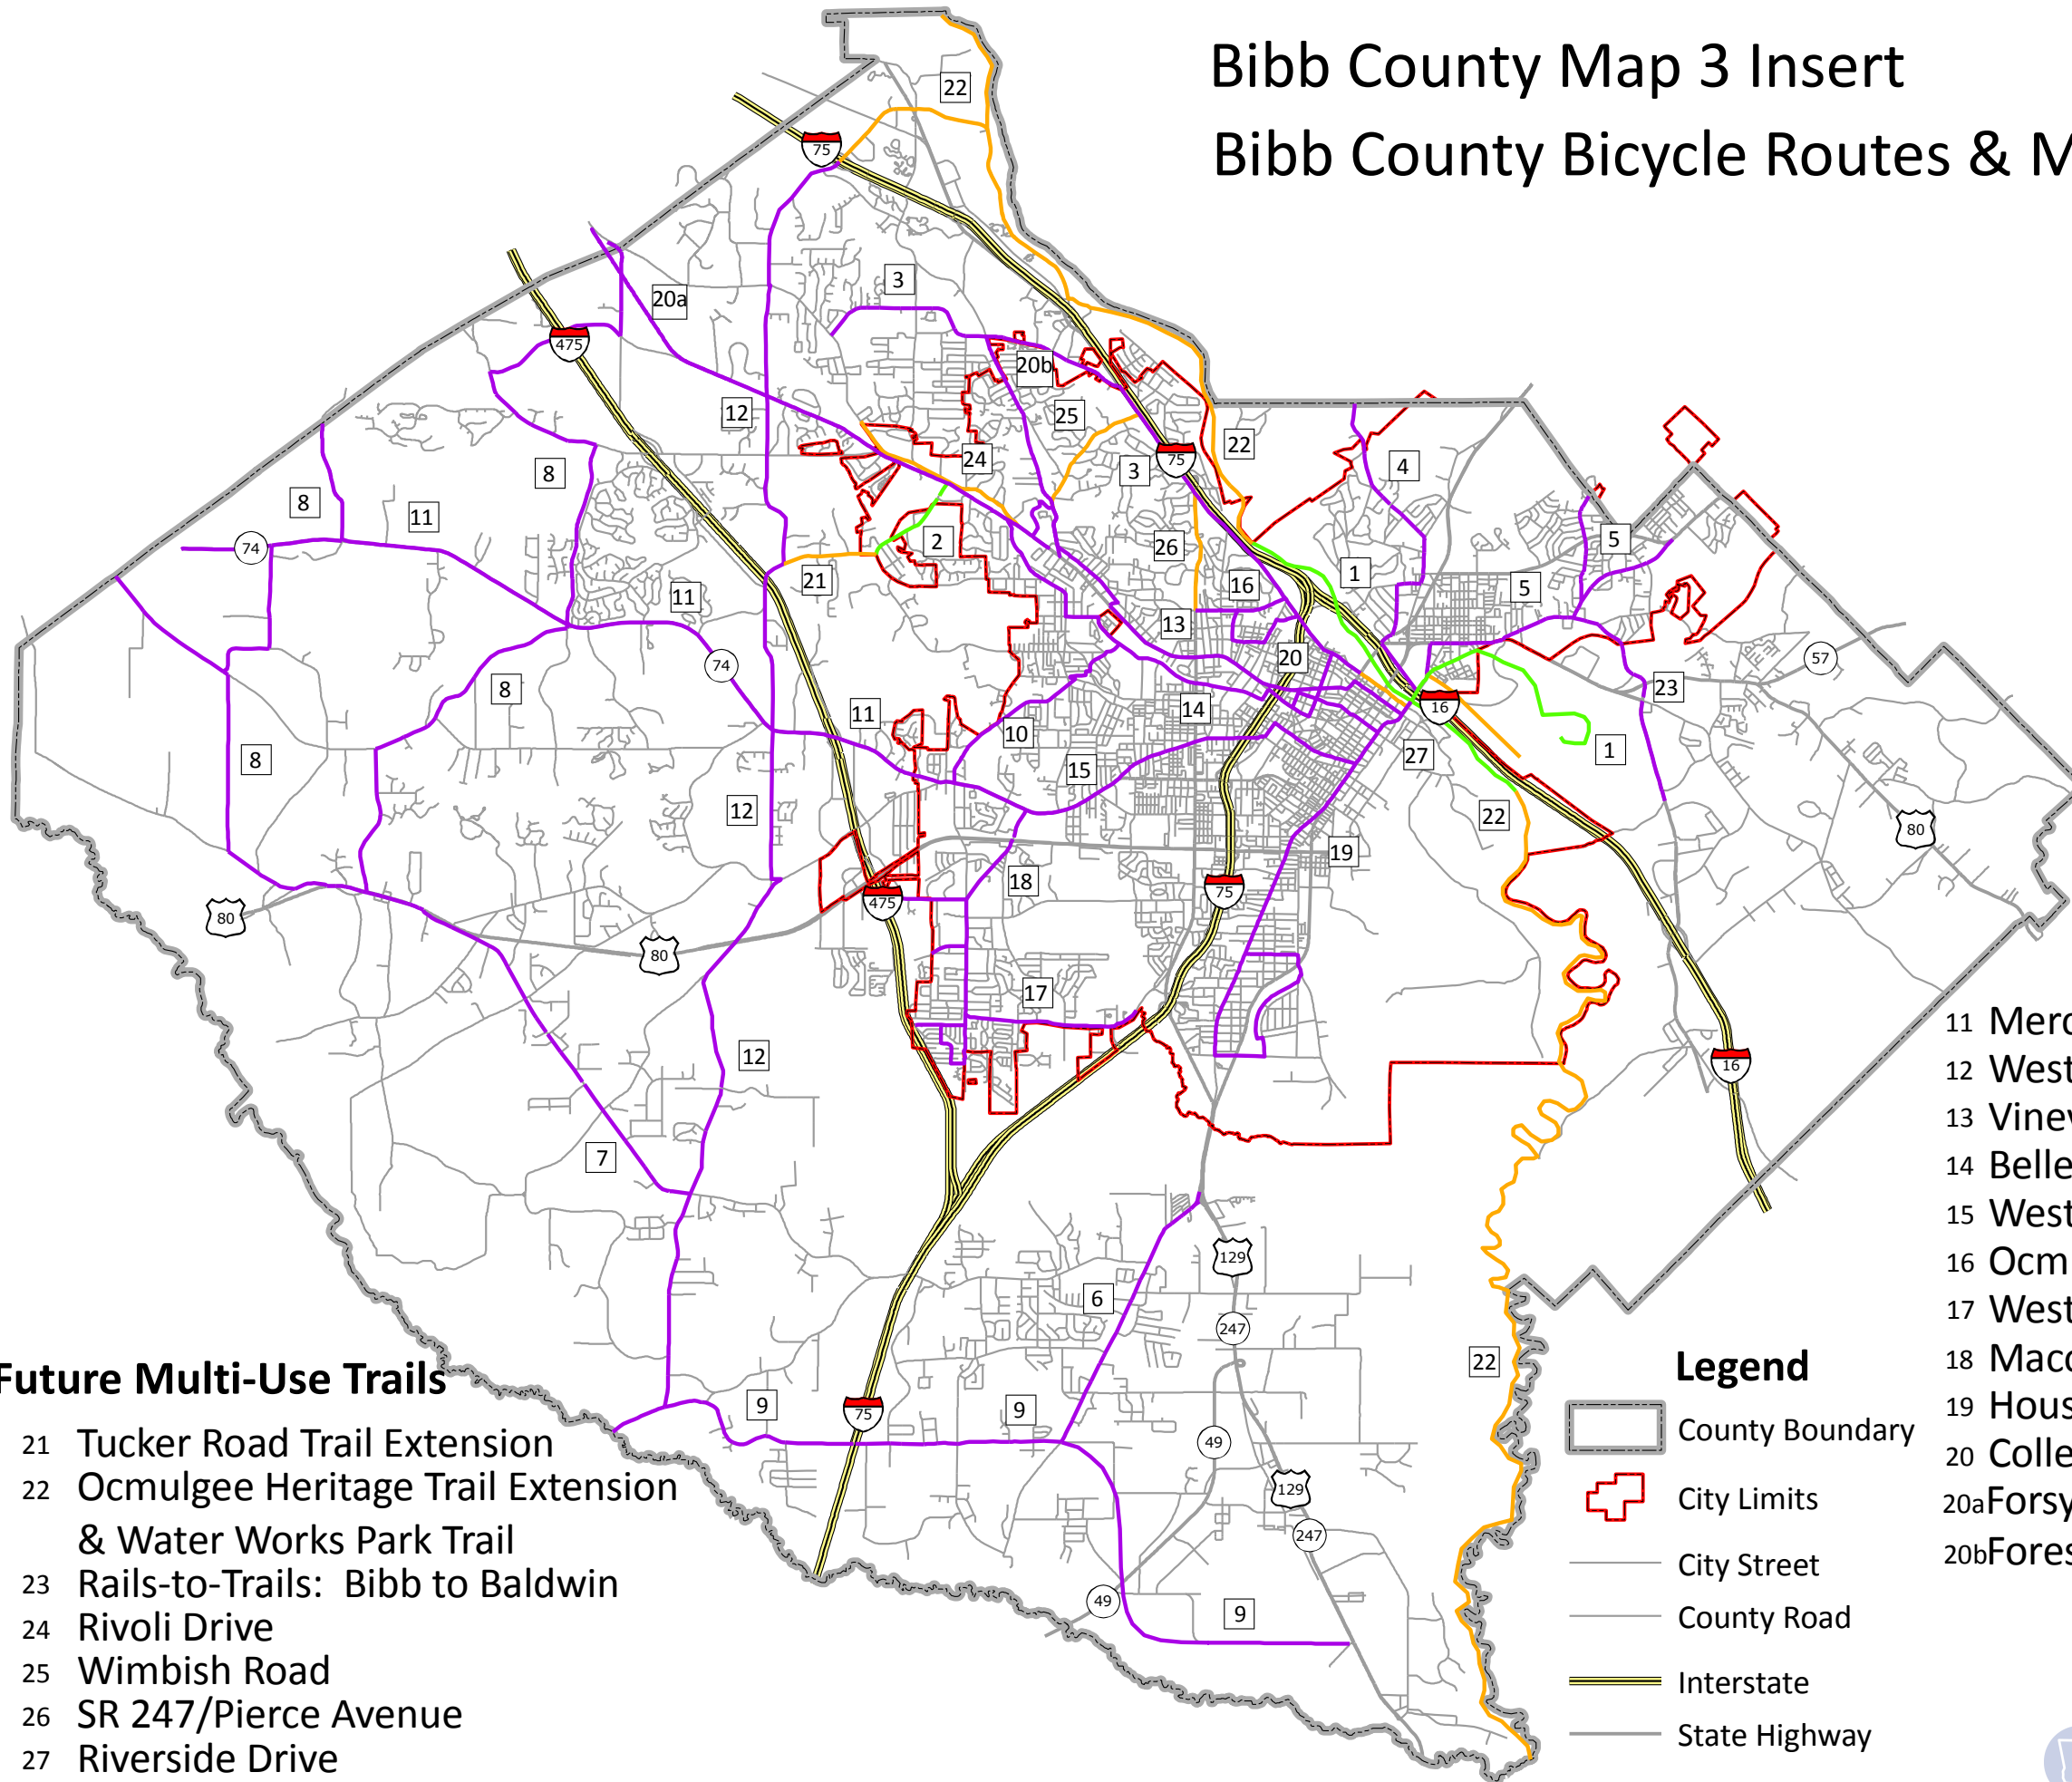

Bibb County Map 3 Insert

Bibb County Bicycle Routes & Multi-Use Trails Network

Existing Facilities

- 1 Ocmulgee Heritage Trail
- 2 Tucker Road Multi-Use Path

Future Bicycle Routes

- 3 North Macon to Downtown
- 4 East Macon Arc - Route A
- 5 East Macon Arc - Route B
- 6 Houston Road
- 7 Fulton Mill Road
- 8 Northwest Bibb County
- 9 Sardis Church Road
- 10 Log Cabin Drive

Future Multi-Use Trails

- 21 Tucker Road Trail Extension
- 22 Ocmulgee Heritage Trail Extension & Water Works Park Trail
- 23 Rails-to-Trails: Bibb to Baldwin
- 24 Rivoli Drive
- 25 Wimbish Road
- 26 SR 247/Pierce Avenue
- 27 Riverside Drive

- 11 Mercer University Drive/Thomaston Road
- 12 Western Loop
- 13 Vineville/Charter Hospital
- 14 Bellevue/Log Cabin
- 15 West Macon/Thomaston Road
- 16 Ocmulgee
- 17 Westgate/Bloomfield
- 18 Macon Mall/Chambers Road
- 19 Houston Avenue/Peach Orchard
- 20 College Street
- 20a Forsyth Road
- 20b Forest Hill Road

Legend

- County Boundary
- City Limits
- City Street
- County Road
- Interstate
- State Highway