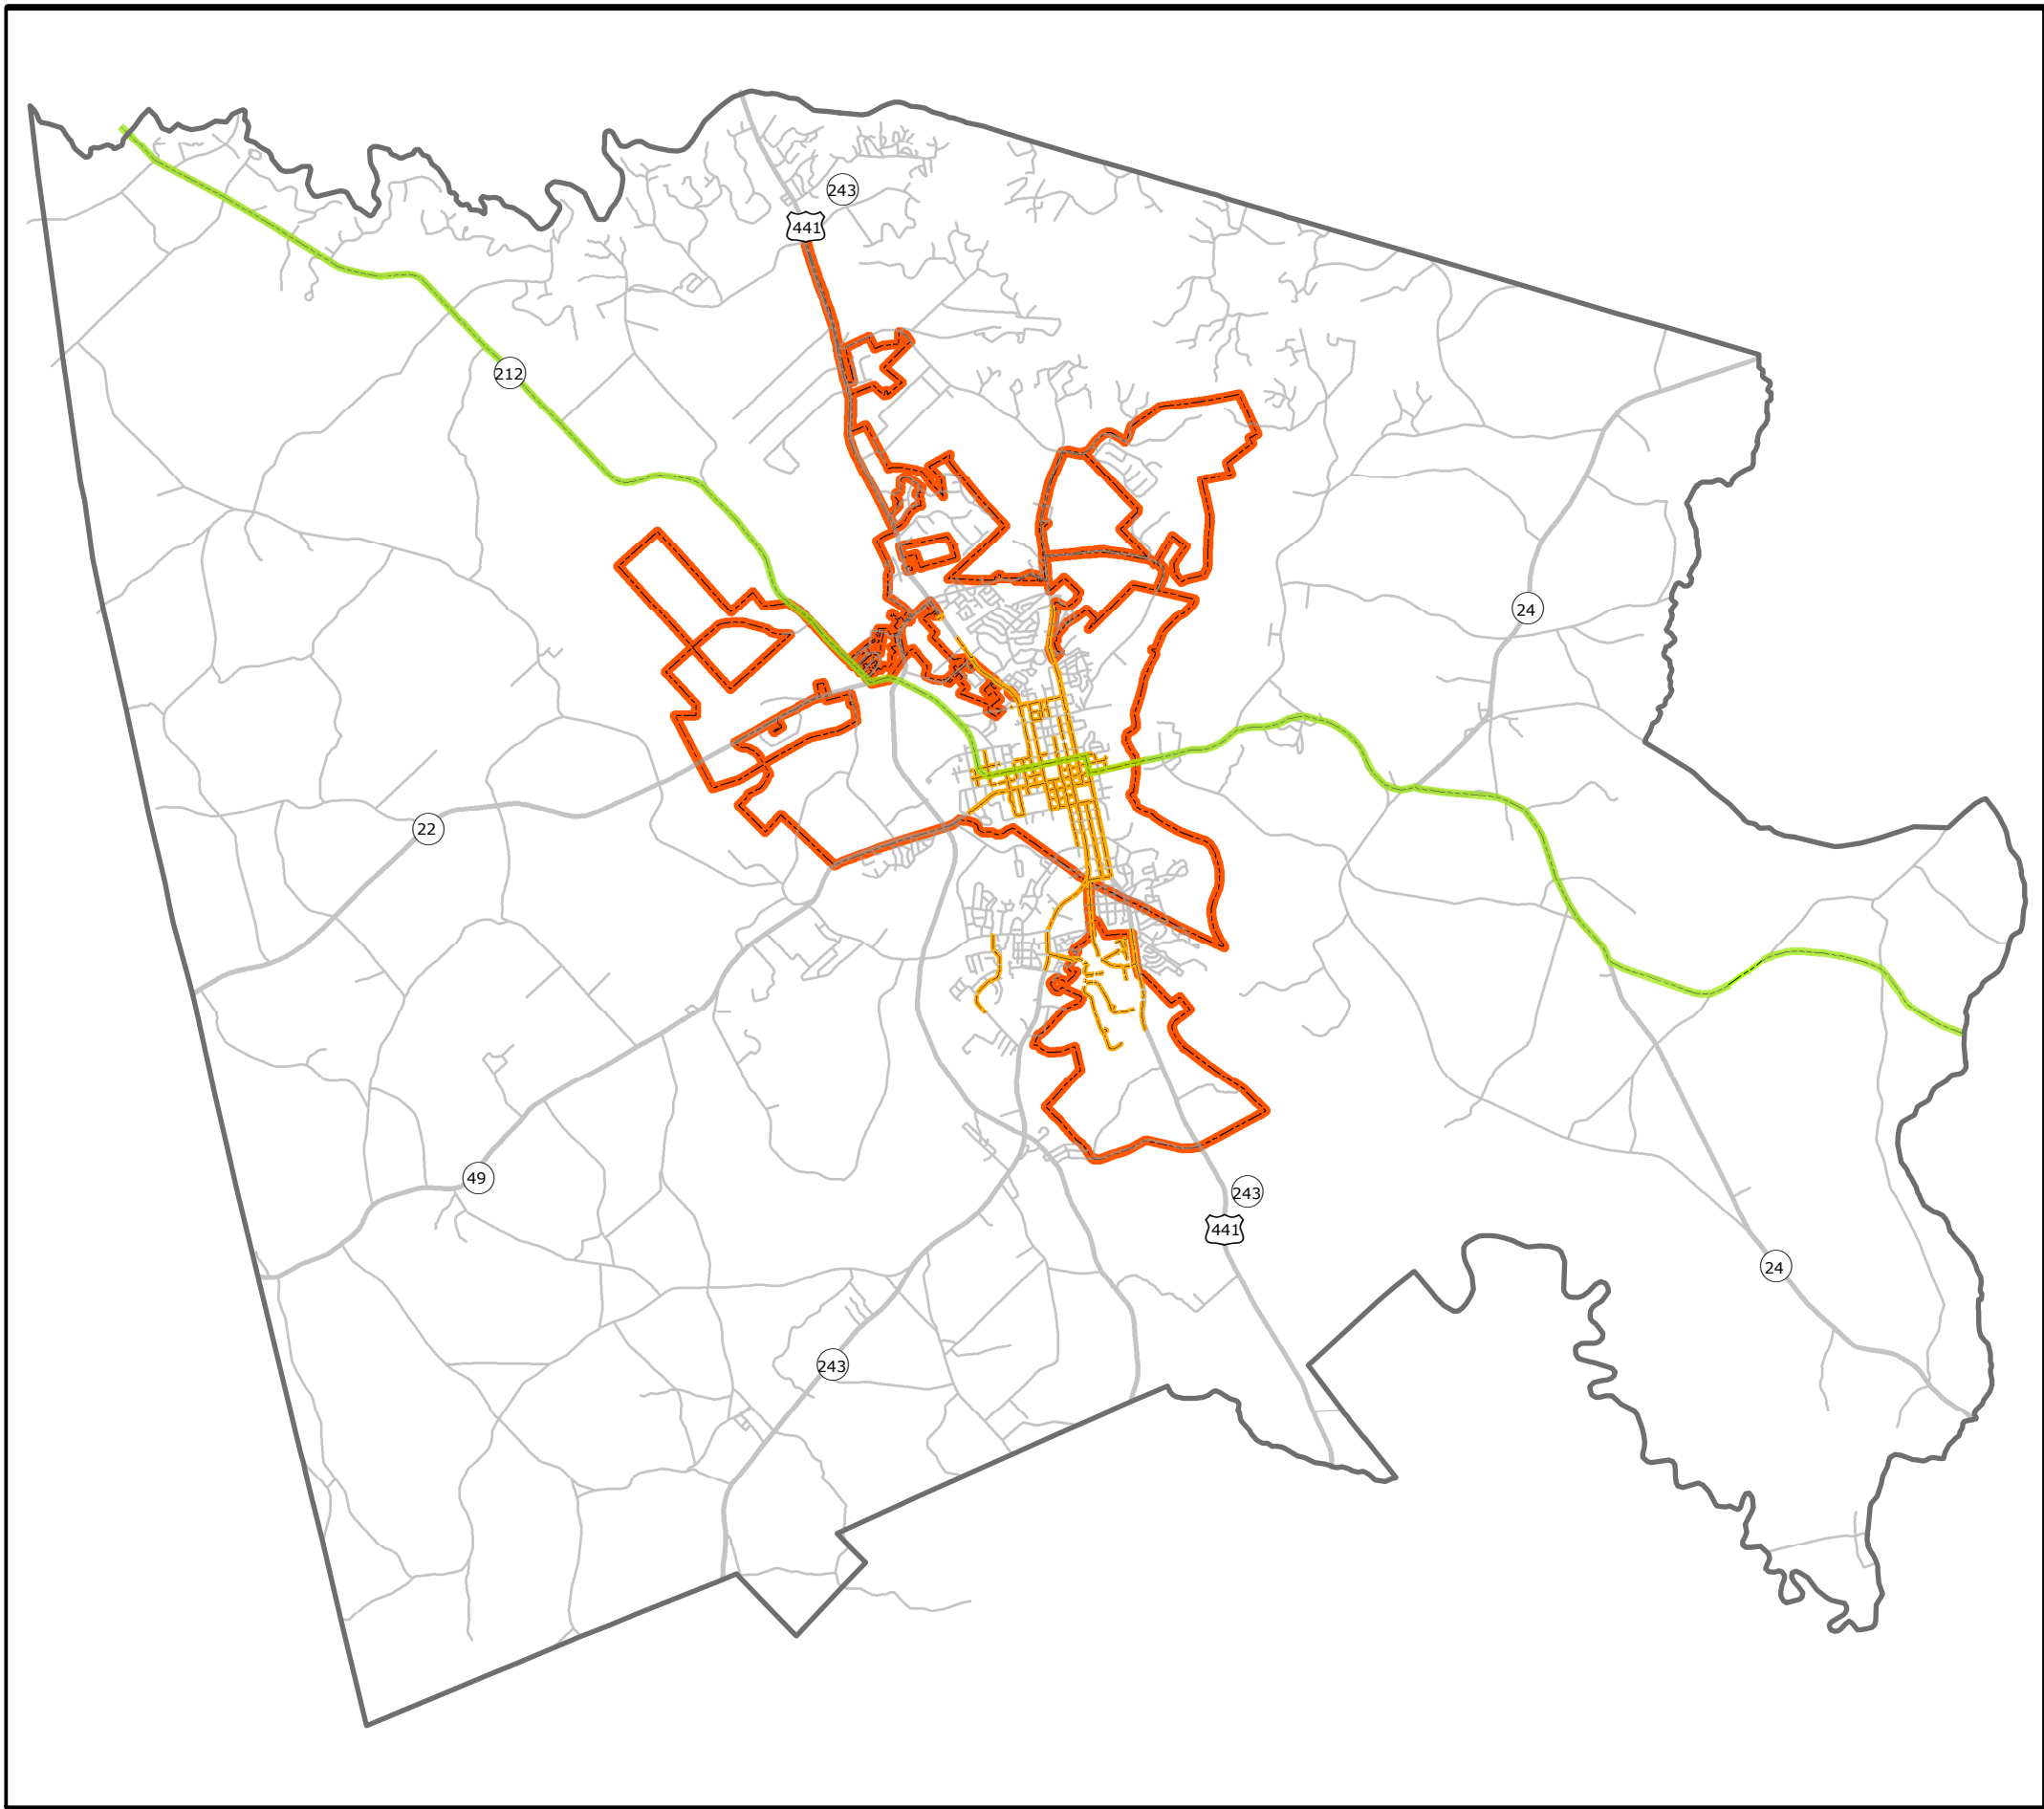

Existing Bicycle and Pedestrian Facilities

Legend

 DOT State Bicycle Trail

 Milledgeville Sidewalks

 County Boundary

 City Boundary

 City Street

 County Road

 State Highway

0 1 2 4 Miles